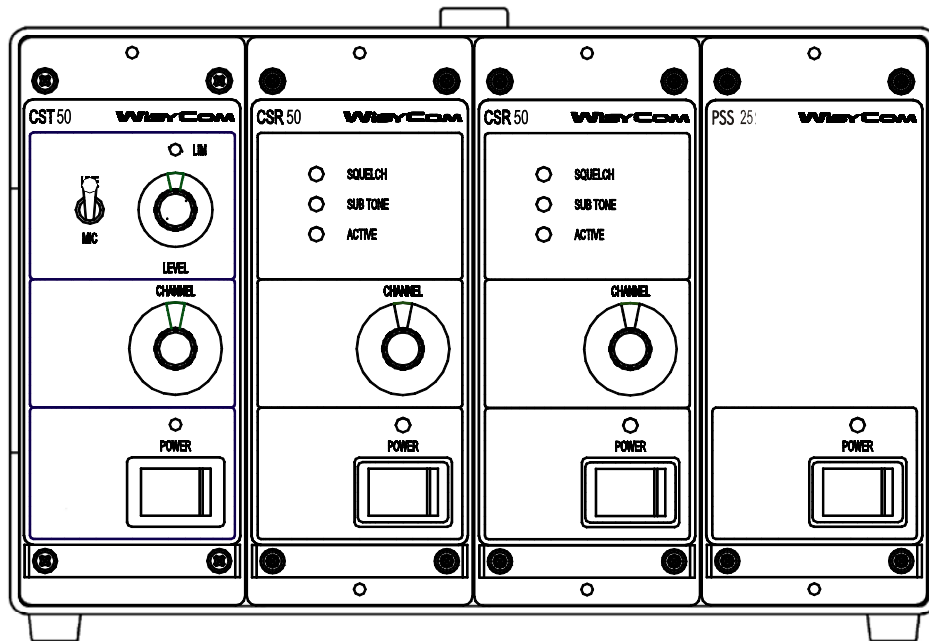

WIRELESS-COMMUNICATION SYSTEMS
CFK 50 – 2R - UHF FULL-DUPLEX STATIONARY UNIT (300 mW)

In portable minirack mounted, the unit is composed by:

- CST 50** - Wireless-communication UHF transmitter module (300 mW, 16 switchable frequencies)
- CSR 50 (2pcs)** - Wireless-communication UHF receiver module (16 switchable frequencies) with compander circuit and CTCSS (tone-squelch) decoder
- PSS 25** - Mains power supply module (230 Vac), with mains cable
- RPT 24** - Portable minirack, 4 modules

SUPPLIED ACCESSORIES:

- AWN 35 (3pcs)** - UHF whip antennas.
Upon request other kind of antennas with higher gain can be supplied.

OPTIONALS:

- AVN 10** - UHF vertical-dipole omnidirectional antenna (10 m cable)
- AMN 05** - UHF magnetic-base antenna (5 m cable)
- RPT 22** - Portable minirack, 2 modules (es.: PSS 25 + CST 50 or CSR 50)
- RPT 33** - Portable minirack, 3 modules (es.: PSS 26 + CST 36)
- RPT 23** - Portable minirack, 3 modules (es.: PSS 25 + CST 50 + CSR 50)
- RPT xx** - Portable minirack, custom executed
- UPK 100** - Working frequencies user-reprogramming kit (interface + software)
- PSS 26** - 230 Vac / 12Vdc power supply module