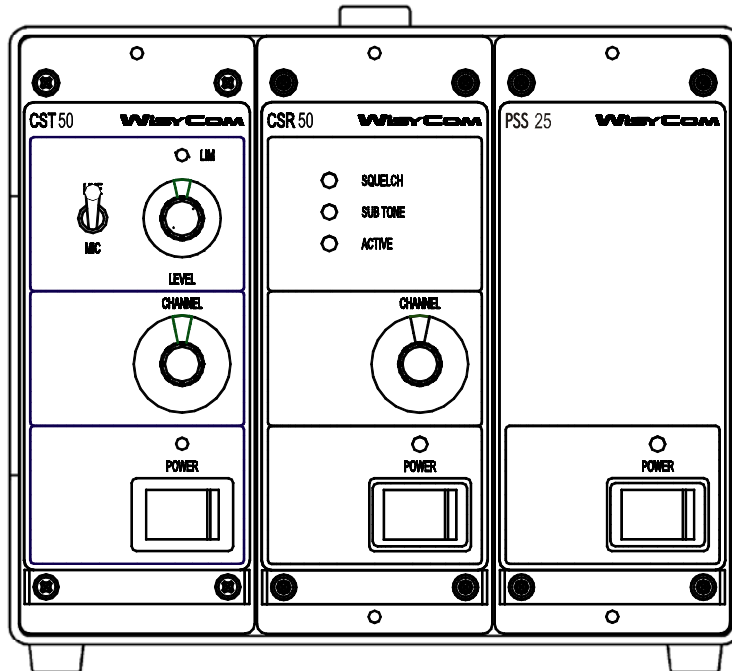

WIRELESS-COMMUNICATION SYSTEMS
CFK 50 - UHF FULL-DUPLEX STATIONARY UNIT (300 mW)

In portable minirack mounted, the unit is composed by:

- CST 50** - Wireless-communication UHF transmitter module (300 mW, 16 switchable frequencies)
- CSR 50** - Wireless-communication UHF receiver module (16 switchable frequencies)
with compander circuit and CTCSS (tone-squelch) decoder
- PSS 25** - Mains power supply module (230 Vac), with mains cable
- RPT 23** - Portable minirack, 3 modules

SUPPLIED ACCESSORIES:

- AWN 35/2** - UHF whip antennas.
Upon request other kind of antennas with higher gain can be supplied.

OPTIONALS:

- AVN 10 - UHF vertical-dipole omnidirectional antenna (10 m cable)
- AMN 05 - UHF magnetic-base antenna (5 m cable)
- RPT 22 - Portable minirack, 2 modules (es.: PSS 25 + CST 50 or CSR 50)
- RPT 34 - Portable minirack, 4 modules (es.: PSS 26 + CST 36 + CSR 50)
- RPT 33 - Portable minirack, 3 modules (es.: PSS 26 + CST 36)
- RPT xx - Portable minirack, custom executed
- UPK 100 - Working frequencies user-reprogramming kit (interface + software)
- PSS 26 - 230 Vac / 12Vdc power supply module
- CST36 - Wireless-communication UHF transmitter module (2 W, 16 switchable frequencies)